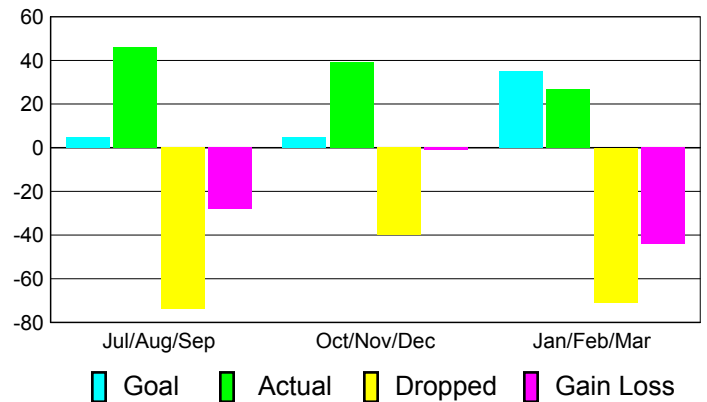

Membership Results 2010-2011

Goal, New, Dropped, Gain/Loss

Comparison of Membership Gain/Loss

Current Year Compared to the Previous Year